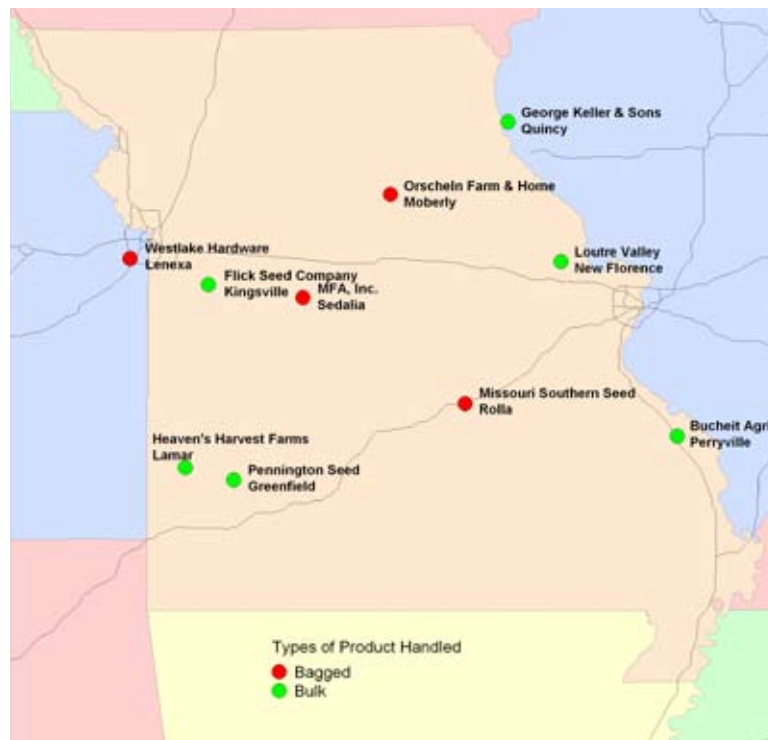

Three quality parameters are important for the birdseed market: moisture, test weight and foreign material. Moisture must be at 10% or less and minimum test weight varies between 27 and 28 lbs/bushel for the various companies. Some companies set a maximum foreign material content at 5%. Buyers may also have minimum purchase requirements. Contact individual companies for details.

Bucheit Agri

Contact: Dave Danker
33 Perry Corporation Road 540
Perryville, MO 63775
573-547-4569 or 1198
800-622-7937

Flick Seed Company

Contact: Elmer Flick
P.O. Box 128
Kingsville, MO 64061
816-597-3822

George Keller & Sons

Contact: George Keller
909 Maine Street
Quincy, IL 62301
217-228-6700

Heaven's Harvest Farms, LLC

Contact: Jim Judd
P.O. Box 19
Lamar, MO 64759
417-682-5704
jwjudd@heavenharvestfarms.com

Loutre Valley

968 Highway J
New Florence, MO 63362
573-876-5346

MFA, Inc.

(Bagged Seed Only)
Purchasing Agent: Lisa Heis
Sunflower Delivery Point
303 North Park
Sedalia, MO 65301
573-876-5346

Missouri Southern Seeds

(Bagged Seed Only)
Contact: Doug Hartman
P.O. Box 699
Rolla, MO 65402
800-844-1336

Orscheln Farm & Home

(Bagged Seed Only)
Contact: Ken Gregg
101 West Coates Street
Moberly, MO 65270
660-269-3519

Pennington Seed

Contact: Kevin Neill
P.O. Box 338
Greenfield, MO 65661

Westlake Hardware

(Bagged Seed Only)